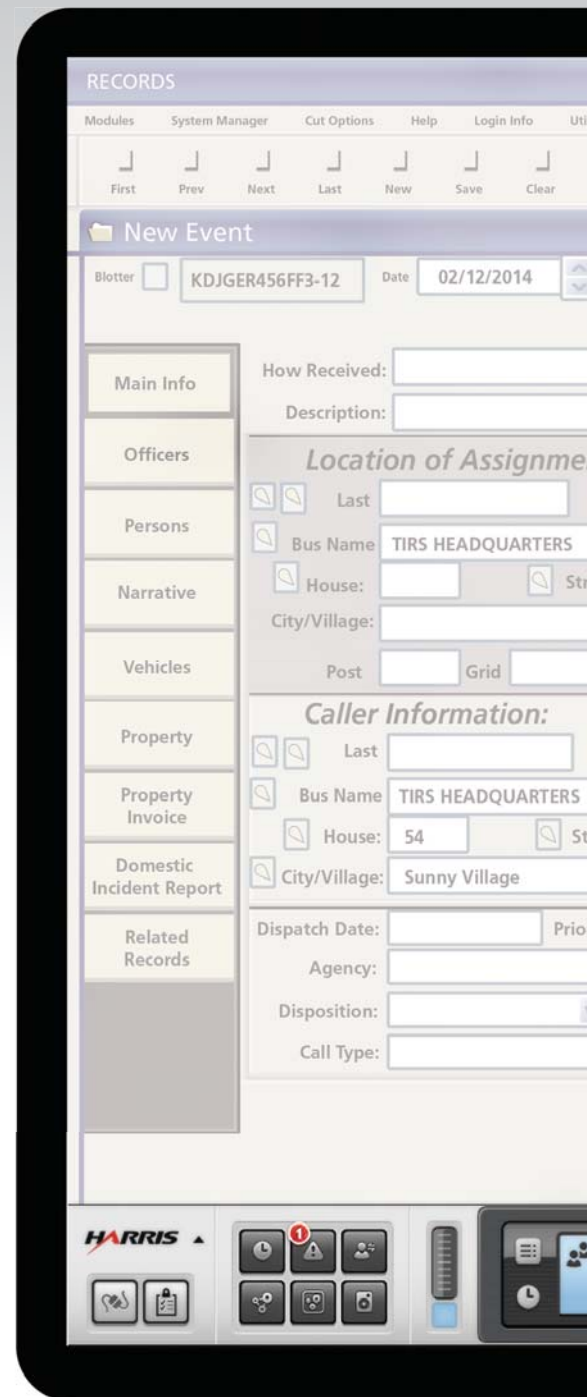

SYMPHONY™

A DISPATCH EXPERIENCE
LIKE NO OTHER —
BECAUSE IT'S YOURS

Customizable Interface

Puts most-used features where
dispatchers need them.

Patented Baton™ Technology

Provides a dockable
display of radio system
status and controls.

HARRIS® TECHNOLOGY TO CONNECT,
INFORM AND PROTECT™

harris.com | [#harriscorp](https://twitter.com/harriscorp)

CONDUCT DISPATCH YOUR WAY

A dispatch experience designed by you.

The Symphony full-screen application allows agencies to optimize the user interface to match their communication workflow. Symphony innovations like the Select Bar ensure that critical communications and features are always accessible, prominent and persistent.

Focus on what is important to you.

Customize your screen with multi-tabbed modules that let you assign audio to the headset and up to eight speakers, replay calls and handle emergency calls. All personalized just for you.

Place the Baton™ on any screen, anywhere.

Symphony's patented Baton technology extends the dispatch user interface to CAD terminals, allowing easy and full integration of LMR communications and CAD on a single monitor, mouse and keyboard.